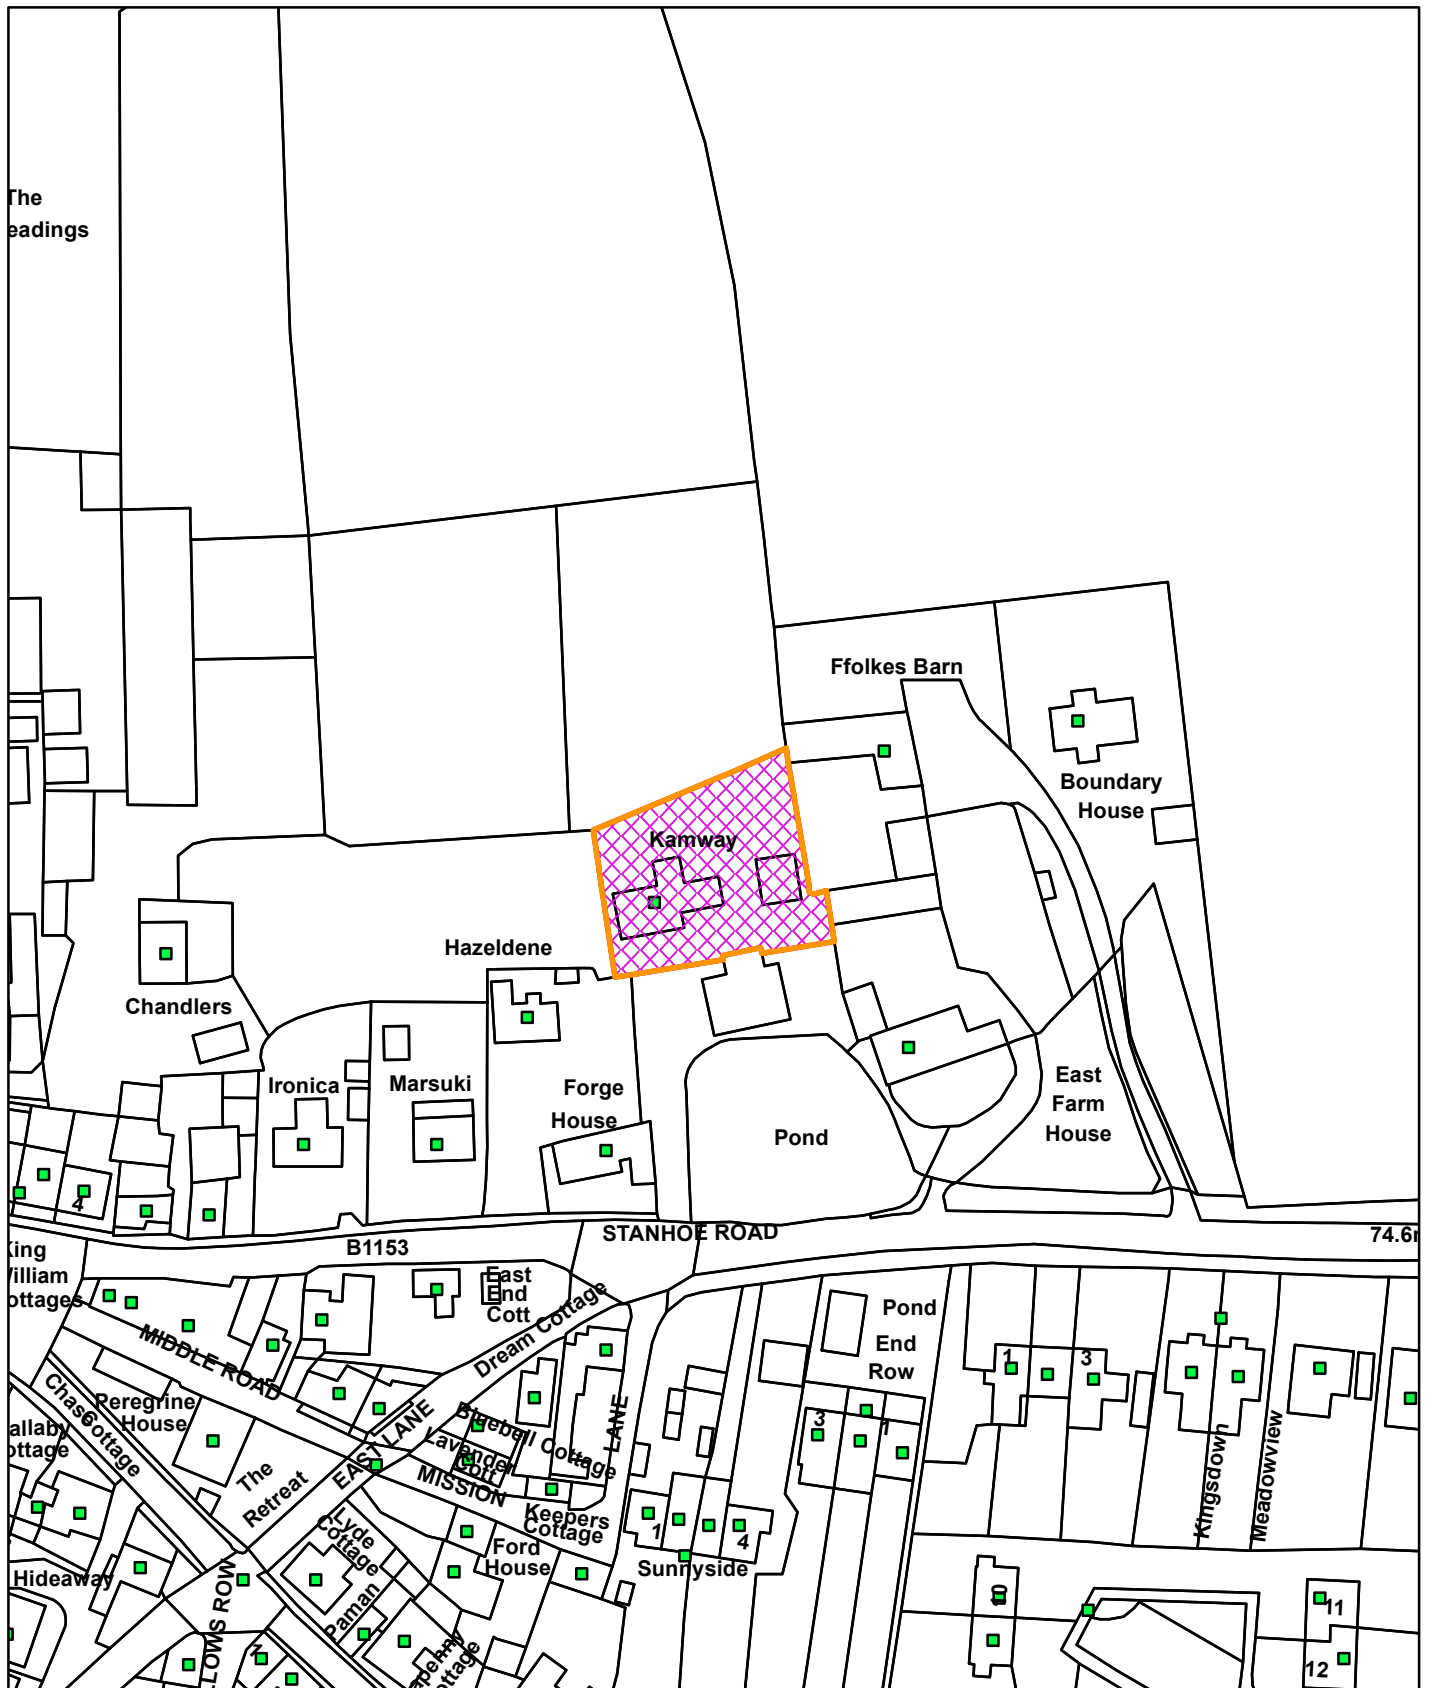

23/01008/F

Kamway, Stanhoe Road, Docking, PE31 6WL

© Crown copyright and database rights 2023
Ordnance Survey 100024314

21/08/2023